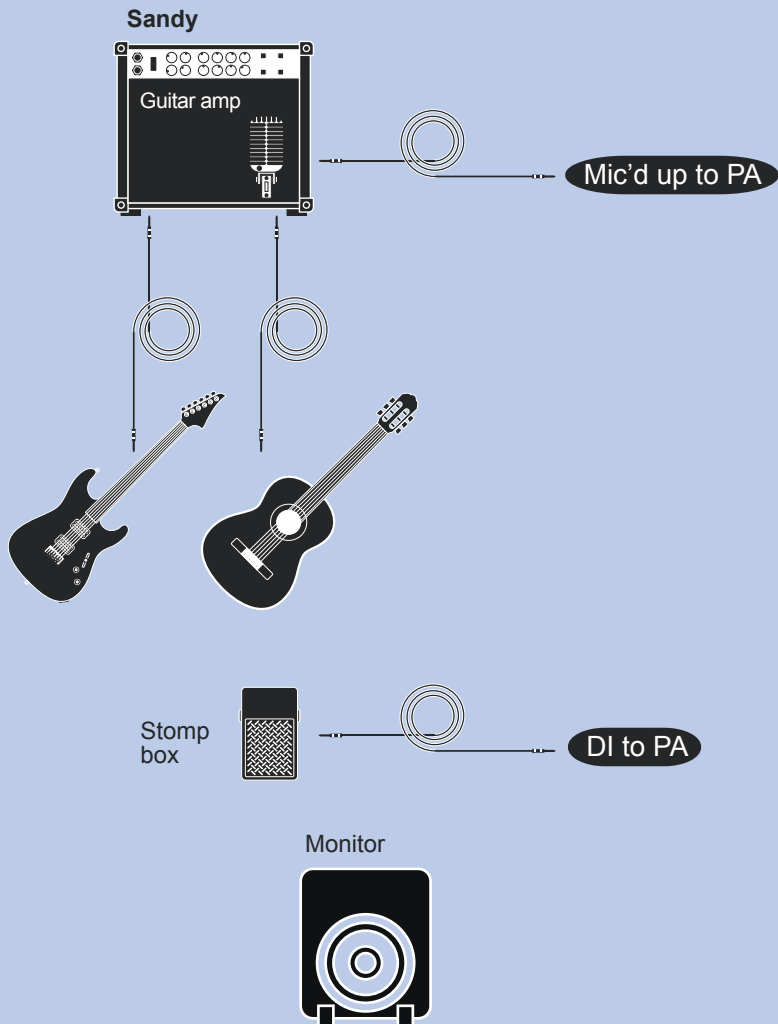

THE DUBBES

Tech specs September 2022
Contact Pete 07828436365 for further details

Guitar amp mic'd to PA
Stomp box DI to PA

Main vocal mic to PA

Guitar amp DI to PA (or mic'd up)
Harmonica amp DI to PA (or mic'd up)